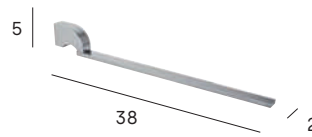

Toallero recto
Straight towel bar