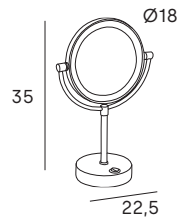

Led 3W con sensor
Led 3W with sensor

Funciona con 4 pilas AA
Works with 4 AA batteries