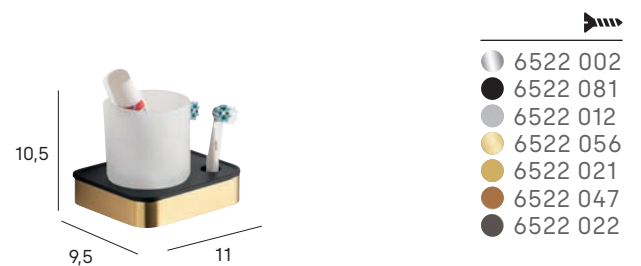

Portacepillos de pared
Wall toothbrush holder