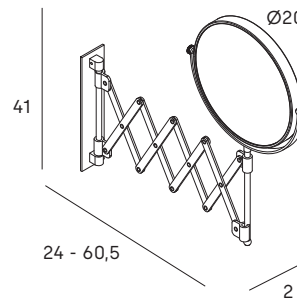

Espejo de aumento 5x extensible
Extendable 5x magnifying mirror

6351 002

*repuesto/spare