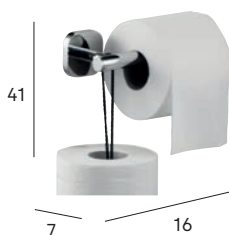

Portarrollos con reserva
Paper holder with spare