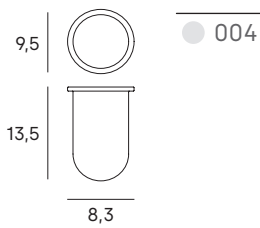

Vaso escobillero
Glass toilet brush