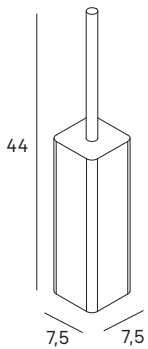

Escobillero de suelo
Floor toilet brush holder