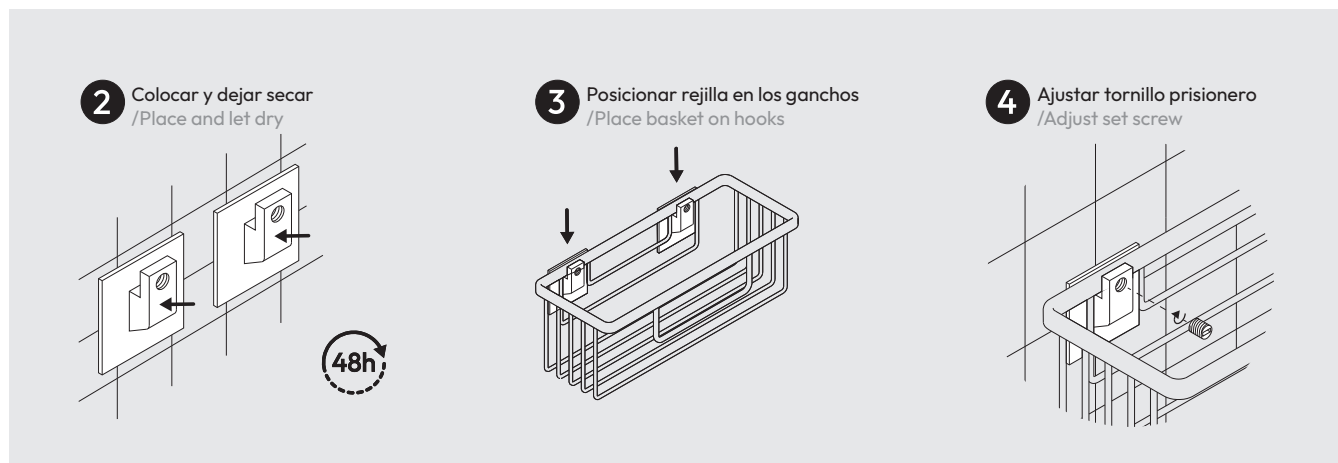

*Incluye dos soportes + MT Glue
/Includes two wall supports + MT Glue