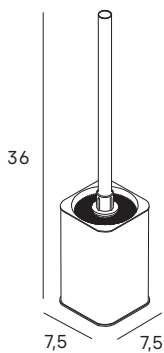

escobilleros /toilet brushes

*repuesto/spare

Escobillero de suelo
Floor toilet brush holder