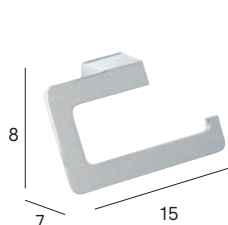

Portarrollos sin tapa
Paper holder w/o cover