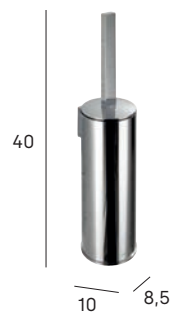

Escobillero de pared
Wall toilet brush holder