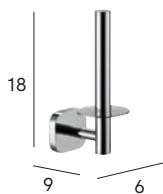

Portarrollos vertical
Vertical paper holder