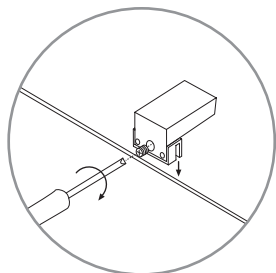

sist. 02

Para espejo
/For mirror