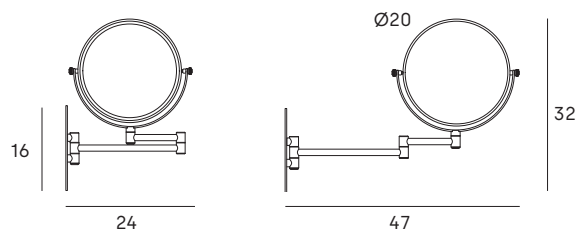

*repuesto/spare