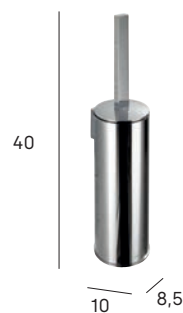

Escobillero de pared
Wall toilet brush holder