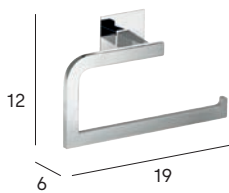

Toallero barra 35 cm  
Towel bar 35 cm

  
● 6431 002

Percha  
Hook

  
● 6408 002

Anilla pequeña  
Small towel ring

  
● 6402 002

Anilla grande  
Large towel ring

  
● 6403 002