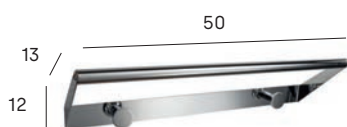

Toallero con perchas
Towel rail with hooks

INOX 304

▶▶▶▶
● 2234 002