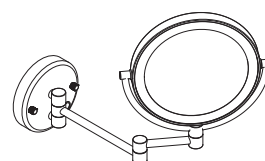

Espejo de aumento 5x con luz
5x magnifying mirror with light