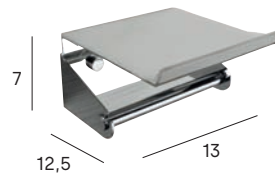

Portarrollos
Paper holder