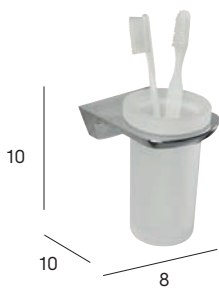

Portacepillos de pared
Wall toothbrush holder