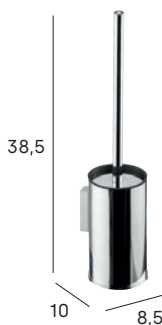

Escobillero de pared
Wall toilet brush holder