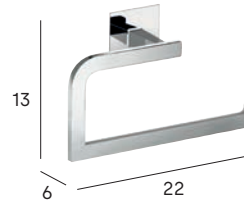

Toallero barra 35 cm  
Towel bar 35 cm

  
● 6431 002

Percha  
Hook

  
● 6408 002

Anilla pequeña  
Small towel ring

  
● 6402 002

Anilla grande  
Large towel ring

  
● 6403 002