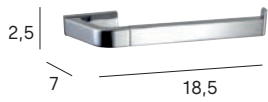

Portarrollos sin tapa
Paper holder w/o cover