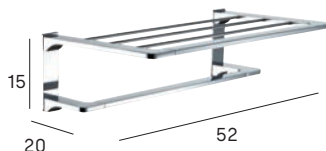

Repisa con toallero
Shelf with towel rail

▶▶▶▶
● 2835 002
● 2835 081