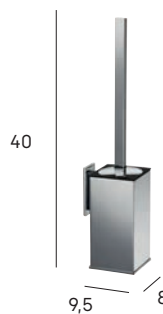

Escobillero de pared
Wall toilet brush holder

● 6967 002