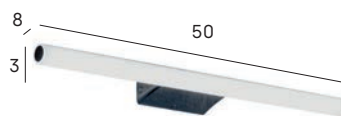

Aplique LED a pared 50 cm
Wall LED lamp 50 cm