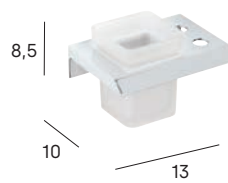

Portacepillos de pared
Wall toothbrush holder