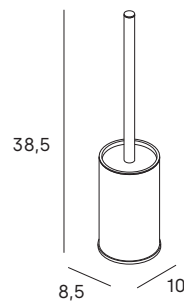

Escobillero de pared
Wall toilet brush holder

● 1407 002	1467 002
● 1407 012	1467 012
● 1407 081	1467 081
● 1407 056	1467 056
● 1407 021	1467 021
● 1407 047	1467 047
● 1407 022	1467 022

*repuesto/spare