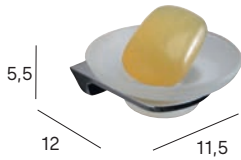

Jabonera de pared
Wall soap holder