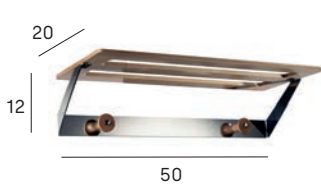

Repisa con perchas
Shelf with hooks