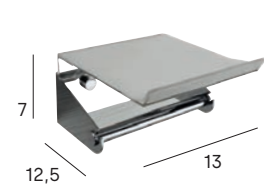

Portarrollos
Paper holder