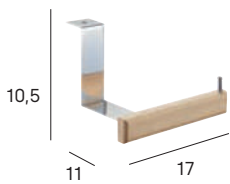

Portarrollos lateral a mueble
Furniture lateral paper holder