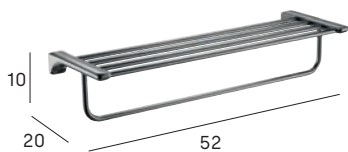

Repisa con toallero
Shelf with towel rail

▶▶▶▶
● 1435 002