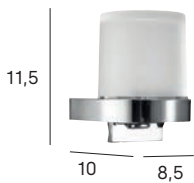

Dispensador de pared
Wall dispenser