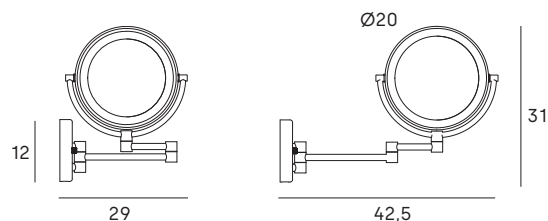

Espejo de aumento 5x con luz
5x magnifying mirror with light

- 6348 002
- 6348 081
- 6348 011

Led 4W con sensor
Led 4W with sensor

*repuesto/spare