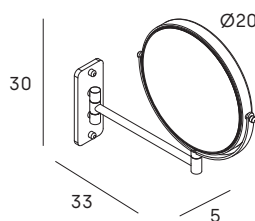

Espejo aumento 5x
5x magnifying mirror

- 6249 002
- 6249 081
- 6249 021