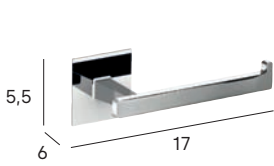

*repuesto/spare

Portarrollos sin tapa
Paper holder w/o cover

● 6412 002