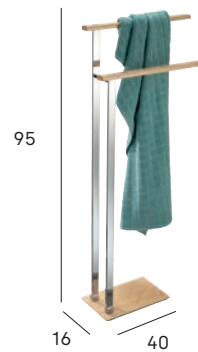

Toallero de pie
Floor towel holder