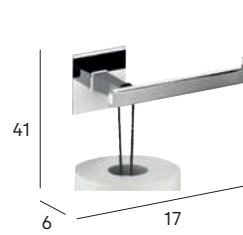

Portarrollos con reserva
Paper holder with spare

● 6424 002

*repuesto/spare