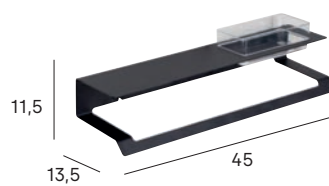

Repisa con toallero Shelf with towel rail