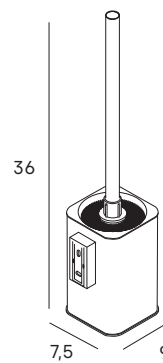

Escobillero de pared
Wall toilet brush holder

	▶▶▶	●
● 2307 002	2367 002	
● 2307 081	2367 081	
● 2307 012	2367 012	
● 2307 021	2367 021	
○ 2307 075	2367 075	
● 2307 040	2367 040	
● 2307 032	2367 032	
● 2307 034	2367 034