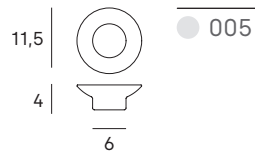

Jobonera cristal
Soap holder glass