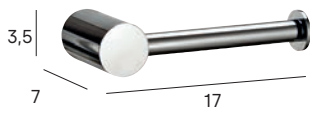

Portarrollos sin tapa
Paper holder w/o cover