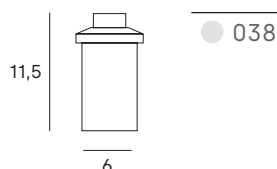

NICOLE

Dispensador cristal
Dispenser glass