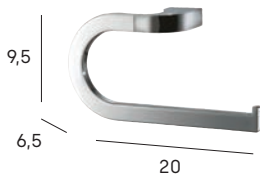

Anilla pequeña
Small towel ring