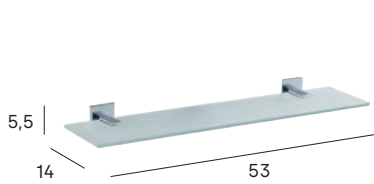

Repisa
Shelf

● 6409 002