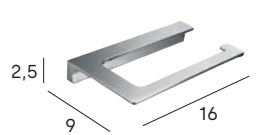

Portarrollos sin tapa
Paper holder w/o cover