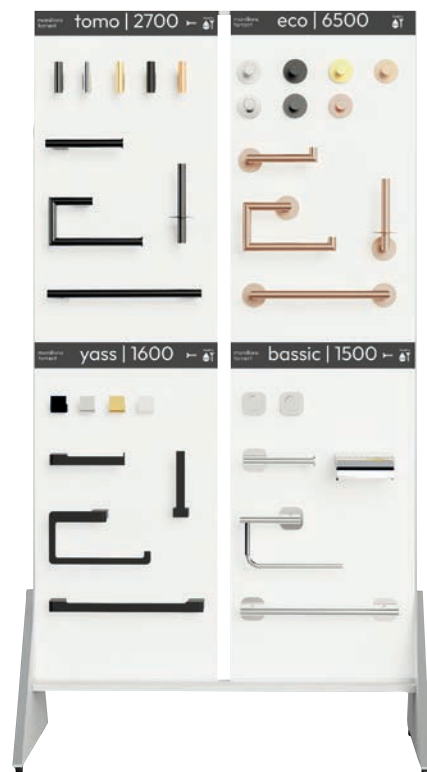

7734

A suelo 170 x 95 x 55 cm
Freestanding 170 x 95 x 55 cm