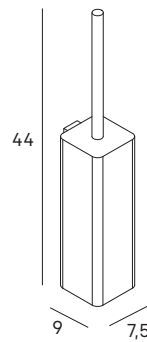

- 2714 002
- 2714 081
- 2714 021
- 2714 047
- 2714 022

*repuesto/spare

Escobillero de pared
Wall toilet brush holder