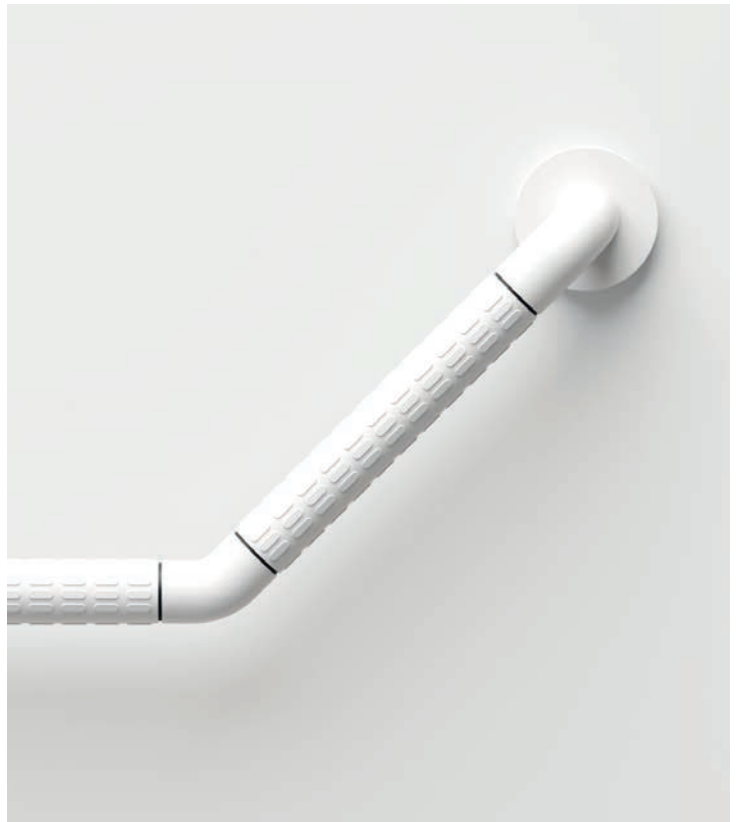

Acero Inoxidable 304 y ABS
/304 Stainless Steel and ABS

1800

blanc