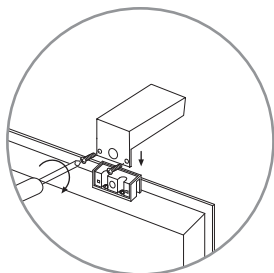

Para marco de madera
/For wooden frame

- 002 cromo /chrome
- 081 negro mate /matt black