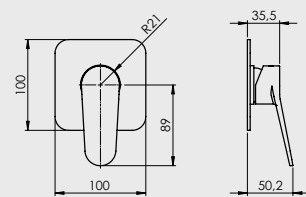

Air

mm

Monomando
Mixer
Mitigeur

1 vía
1 way
1 voie