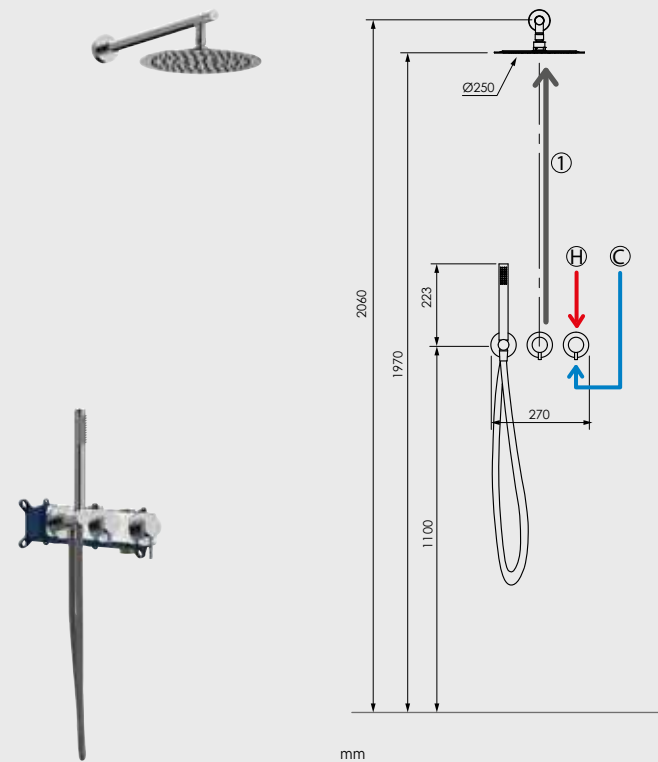

Loop

mm

H Conexión caliente
Hot connection
Connexion chaude

C Conexión fría
Cold connection
Connexion froide

- Cuerpo encastre universal
  Universal concealed body
  Corps d'encastrement universel
- Monomando
  Mixer
  Mitigeur
- Rociador acero inoxidable 2mm
  2mm stainless steel shower head
  Douche de tête acier inoxydable 2mm
- Cartucho SEDAL
  SEDAL cartridge
  Cartouche SEDAL
- Tetinas antica
  Anti-limescale nozzles
  Tétines anti-calcaire
- Latón
  Brass
  Laiton
- Flexo 1,5 m
  1,5 m hose
  Flexible 1,5 m
- 2 vías
  2 ways
  2 voies
- Conexiones 1/2" hembra latón
  Connections 1/2" female brass
  Raccordements 1/2" laiton femelle
- Limitador de caudal
  Flow restrictor
  Limiteur de débit
- Limitador de caudal
  Flow restrictor
  Limiteur de débit
- Ahorro de agua
  Water saving
  Economie de l'eau
- Teleducha de latón
  Brass hand shower
  Douchette à main en laiton
- Sistema anti-torsión
  Anti-twist
  Système anti-torsion

1 Salida 1
Exit 1
Sortie 1

2 Salida 2
Exit 2
Sortie 2