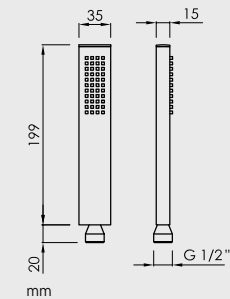

67 €

Cubo

Soporte deslizante y orientable
Sliding and adjustable support
Support coulissant et pivotant

Teleducha no incluida
Hand shower not included
Douchette non incluse

Barra deslizante metálica
Metal sliding shower bar
Barre de douche métallique