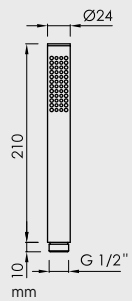

Teleducha de latón
Brass hand shower
Douchette à main en laiton

Tetinas antical
Anti-limescale nozzles
Tétines anti-calcaire

Limitador de caudal
Flow restrictor
Limiteur de débit