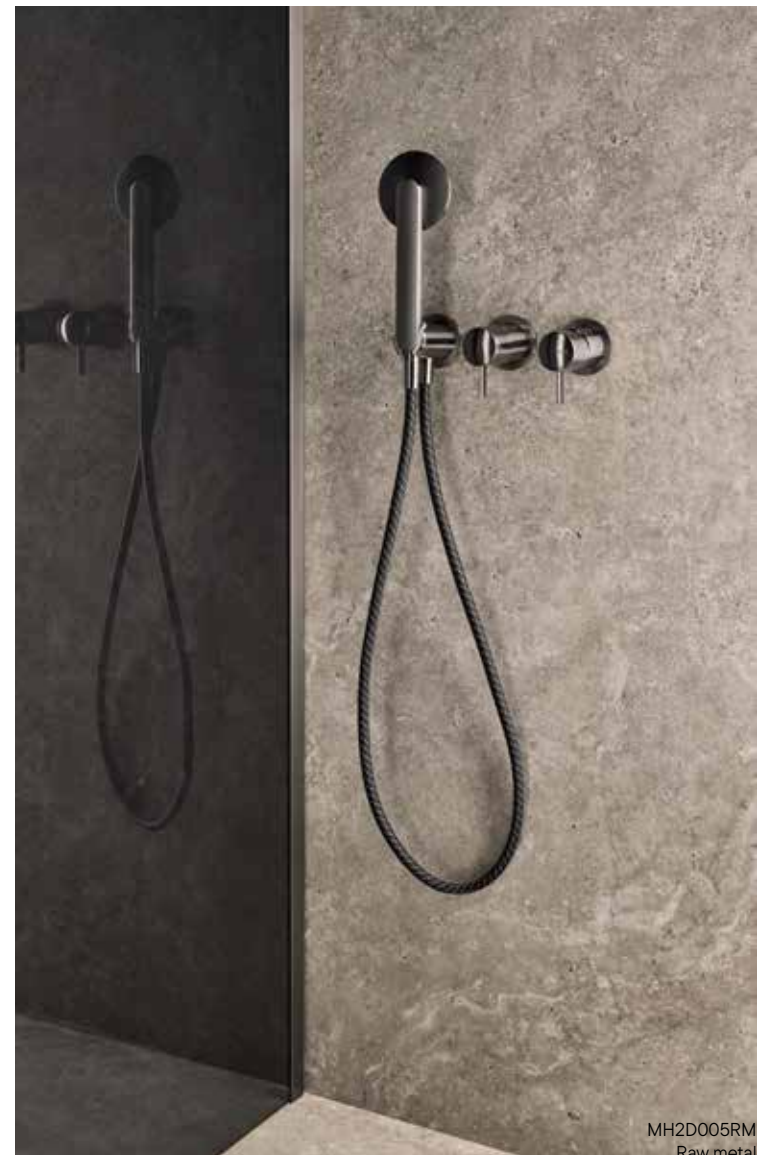

TEL005BM
FLE005RM
Raw metal

ROC001RM
BRP00140RM
Raw metal