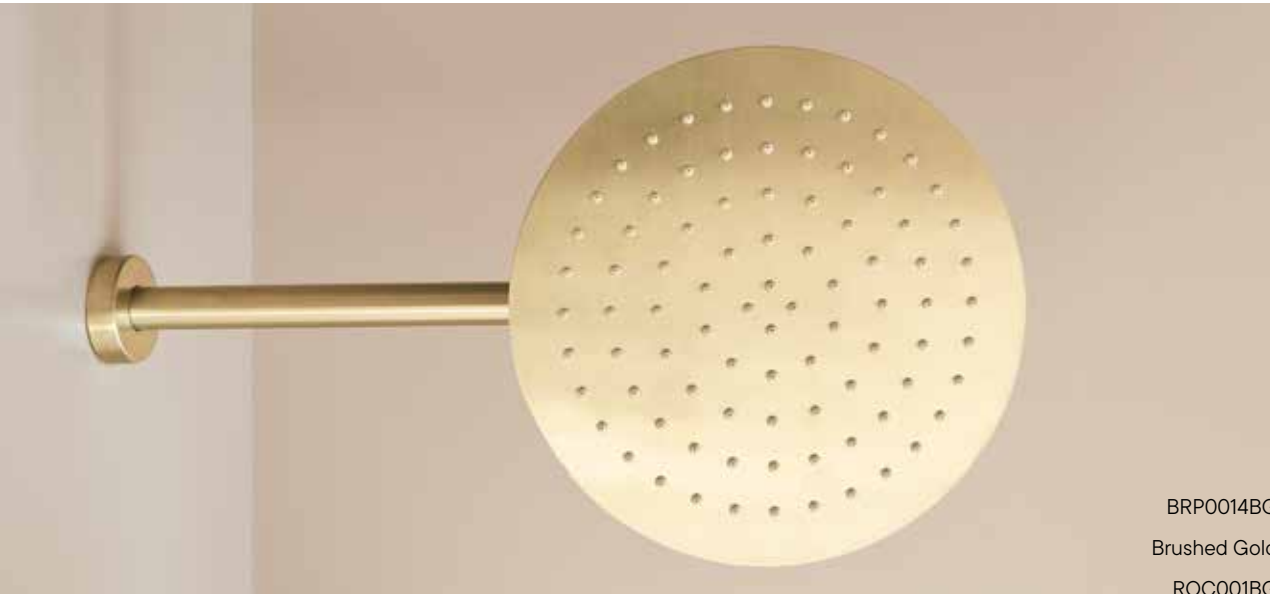

Loop

Monomando
Single lever
Mitigeur

BRP0014BG
Brushed Gold
ROC001BG