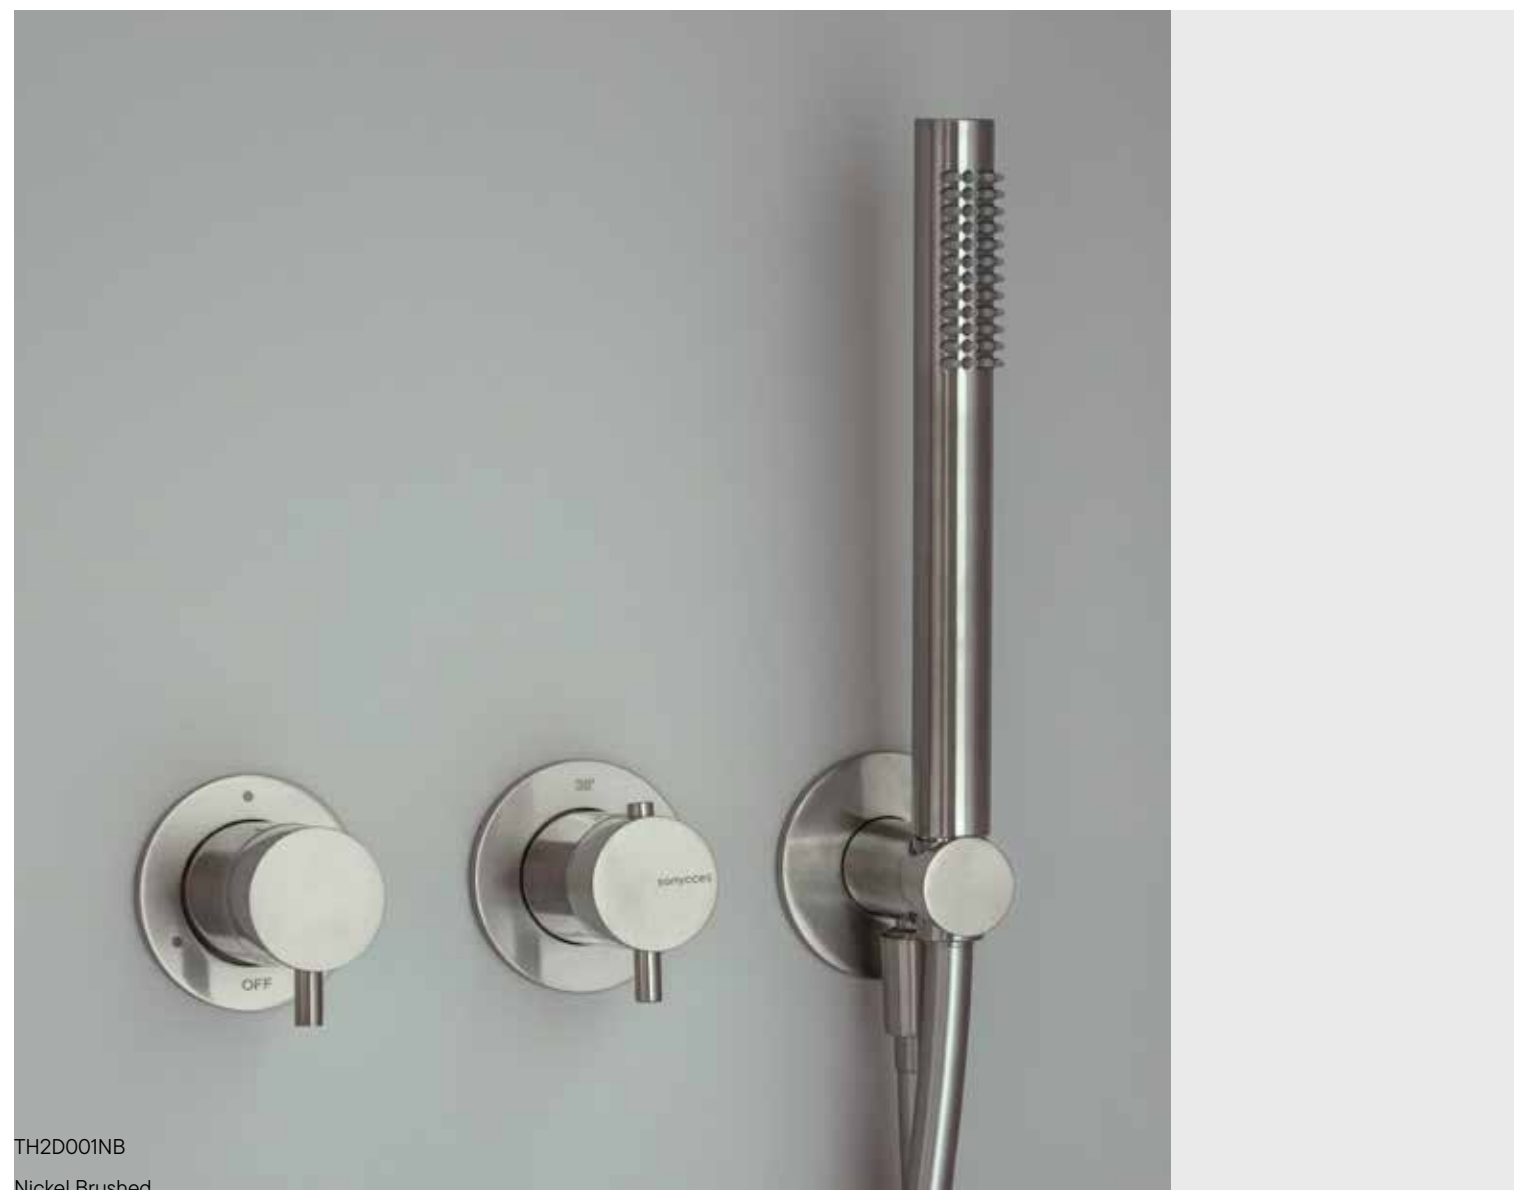

MEN001R18CR
Chrome
MEN000

Loop
Loop.k

Loop K

MEN011S18MGMG
Metal Gun
MEN000

Loop

Termostática
Thermostatic mixer
Thermostatique

TH2D001NB
Nickel Brushed

ROC00130BM
BRP00140BM
TH2D001BMS
Black Matt