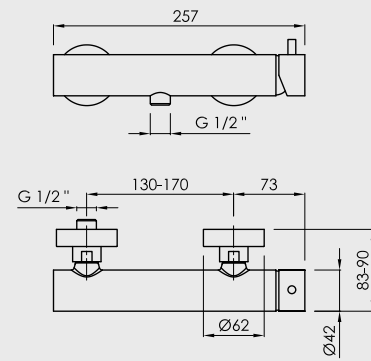

Loop K

mm

Monomando
Mixer
Mitigeur

Teleducha de latón
Brass hand shower
Douchette à main en laiton

Cartucho SEDAL®
SEDAL® cartridge
Cartouche SEDAL®

Limitador de caudal
Flow restrictor
Limiteur de débit

Flexo 1,5 m
1,5 m hose
Flexible 1,5 m

sin kit teleducha
without hand shower kit
sans kit douchette

con kit teleducha
with hand shower kit
avec kit douchette

Monomando exterior para ducha / Exposed shower mixer / Mitigeur mecanique de douche exterior

		Monomando exterior para ducha / Exposed shower mixer / Mitigeur mecanique de douche exterior					
		CR	BM	MG	NB	BG	RG
A	B						
	CR	MDU011CRCR 258 €	MDU011CRBM 281 €	MDU011CRMG 348 €	MDU011CRNB 348 €	MDU011CRBG 348 €	MDU011CRRG 348 €
	BM	MDU011BMCr 281 €	MDU011BMBM 292 €	MDU011BMMG 348 €	MDU011BMNB 348 €	MDU011BMBG 348 €	MDU011BMRG 348 €
	MG	MDU011MGCR 348 €	MDU011MGBM 348 €	MDU011MGMG 348 €	MDU011MGNB 348 €	MDU011MGBG 348 €	MDU011MGRG 348 €
	NB	MDU011NBCR 348 €	MDU011NBBM 348 €	MDU011NBMG 348 €	MDU011NBNB 348 €	MDU011NBBG 348 €	MDU011NBRG 348 €
	BG	MDU011BGCR 348 €	MDU011BGBM 348 €	MDU011BGMG 348 €	MDU011BGNB 348 €	MDU011BGBG 348 €	MDU011BGRG 348 €
RG	MDU011RGCR 348 €	MDU011RGBM 348 €	MDU011RGMG 348 €	MDU011RGNB 348 €	MDU011RGBG 348 €	MDU011RGRG 348 €	

CR		MDU011CRCRK 370 €	MDU011CRBMK 393 €	MDU011CRMGK 460 €	MDU011CRNBK 460 €	MDU011CRBGK 460 €	MDU011CRRGK 460 €
		MDU011CRCRKS 370 €	MDU011CRBMKS 393 €	MDU011CRMGKS 460 €	MDU011CRNBKS 460 €	MDU011CRBGKS 460 €	MDU011CRRGKS 460 €
BM		MDU011BMCrK 393 €	MDU011BMBMK 404 €	MDU011BMMGK 460 €	MDU011BMNBK 460 €	MDU011BMBGK 460 €	MDU011BMRGK 460 €
		MDU011BMCrKS 393 €	MDU011BMBMKs 404 €	MDU011BMMGKS 460 €	MDU011BMNBKS 460 €	MDU011BMBGKS 460 €	MDU011BMRGKS 460 €
MG		MDU011MGCRK 460 €	MDU011MGBMK 460 €	MDU011MGMGK 460 €	MDU011MGNBK 460 €	MDU011MGBGK 460 €	MDU011MGRGK 460 €
		MDU011MGCRKS 460 €	MDU011MGBMKs 460 €	MDU011MGMGKS 460 €	MDU011MGNBKS 460 €	MDU011MGBGKS 460 €	MDU011MGRGKS 460 €
NB		MDU011NBCrK 460 €	MDU011NBBMK 460 €	MDU011NBMGK 460 €	MDU011NBNBK 460 €	MDU011NBBGK 460 €	MDU011NBRGK 460 €
		MDU011NBCrKS 460 €	MDU011NBBMKs 460 €	MDU011NBMGKS 460 €	MDU011NBNBKs 460 €	MDU011NBBGKS 460 €	MDU011NBRGKS 460 €
BG		MDU011BGCRK 460 €	MDU011BGBMK 460 €	MDU011BGMGK 460 €	MDU011BGNBK 460 €	MDU011BGBGK 460 €	MDU011BGRGK 460 €
		MDU011BGCRKS 460 €	MDU011BGBMKs 460 €	MDU011BGMGKS 460 €	MDU011BGNBKs 460 €	MDU011BGBGKS 460 €	MDU011BGRGKS 460 €
RG		MDU011RGCRK 460 €	MDU011RGBMK 460 €	MDU011RGMGK 460 €	MDU011RGNBK 460 €	MDU011RGBGK 460 €	MDU011RGRGK 460 €
		MDU011RGCRKS 460 €	MDU011RGBMKs 460 €	MDU011RGMGKS 460 €	MDU011RGNBKs 460 €	MDU011RGBGKS 460 €	MDU011RGRGKS 460 €