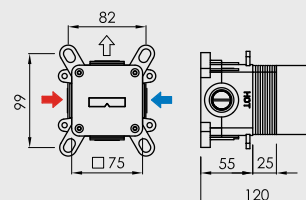

mm

Cuerpo encastre universal
Universal concealed body
Corps d'encastrement universel

Caudal a 3 BAR 26,2 l/min
Flow rate at 3 BAR 26,2 l/min
Débit à 3 BAR 26,2 l/min

Monomando
Mixer
Mitigeur

1 vía
1 way
1 voie

Cartucho SEDAL®
SEDAL® cartridge
Cartouche SEDAL®

Conexiones 1/2" hembra latón
Connections 1/2" female brass
Raccordements 1/2" laiton femelle