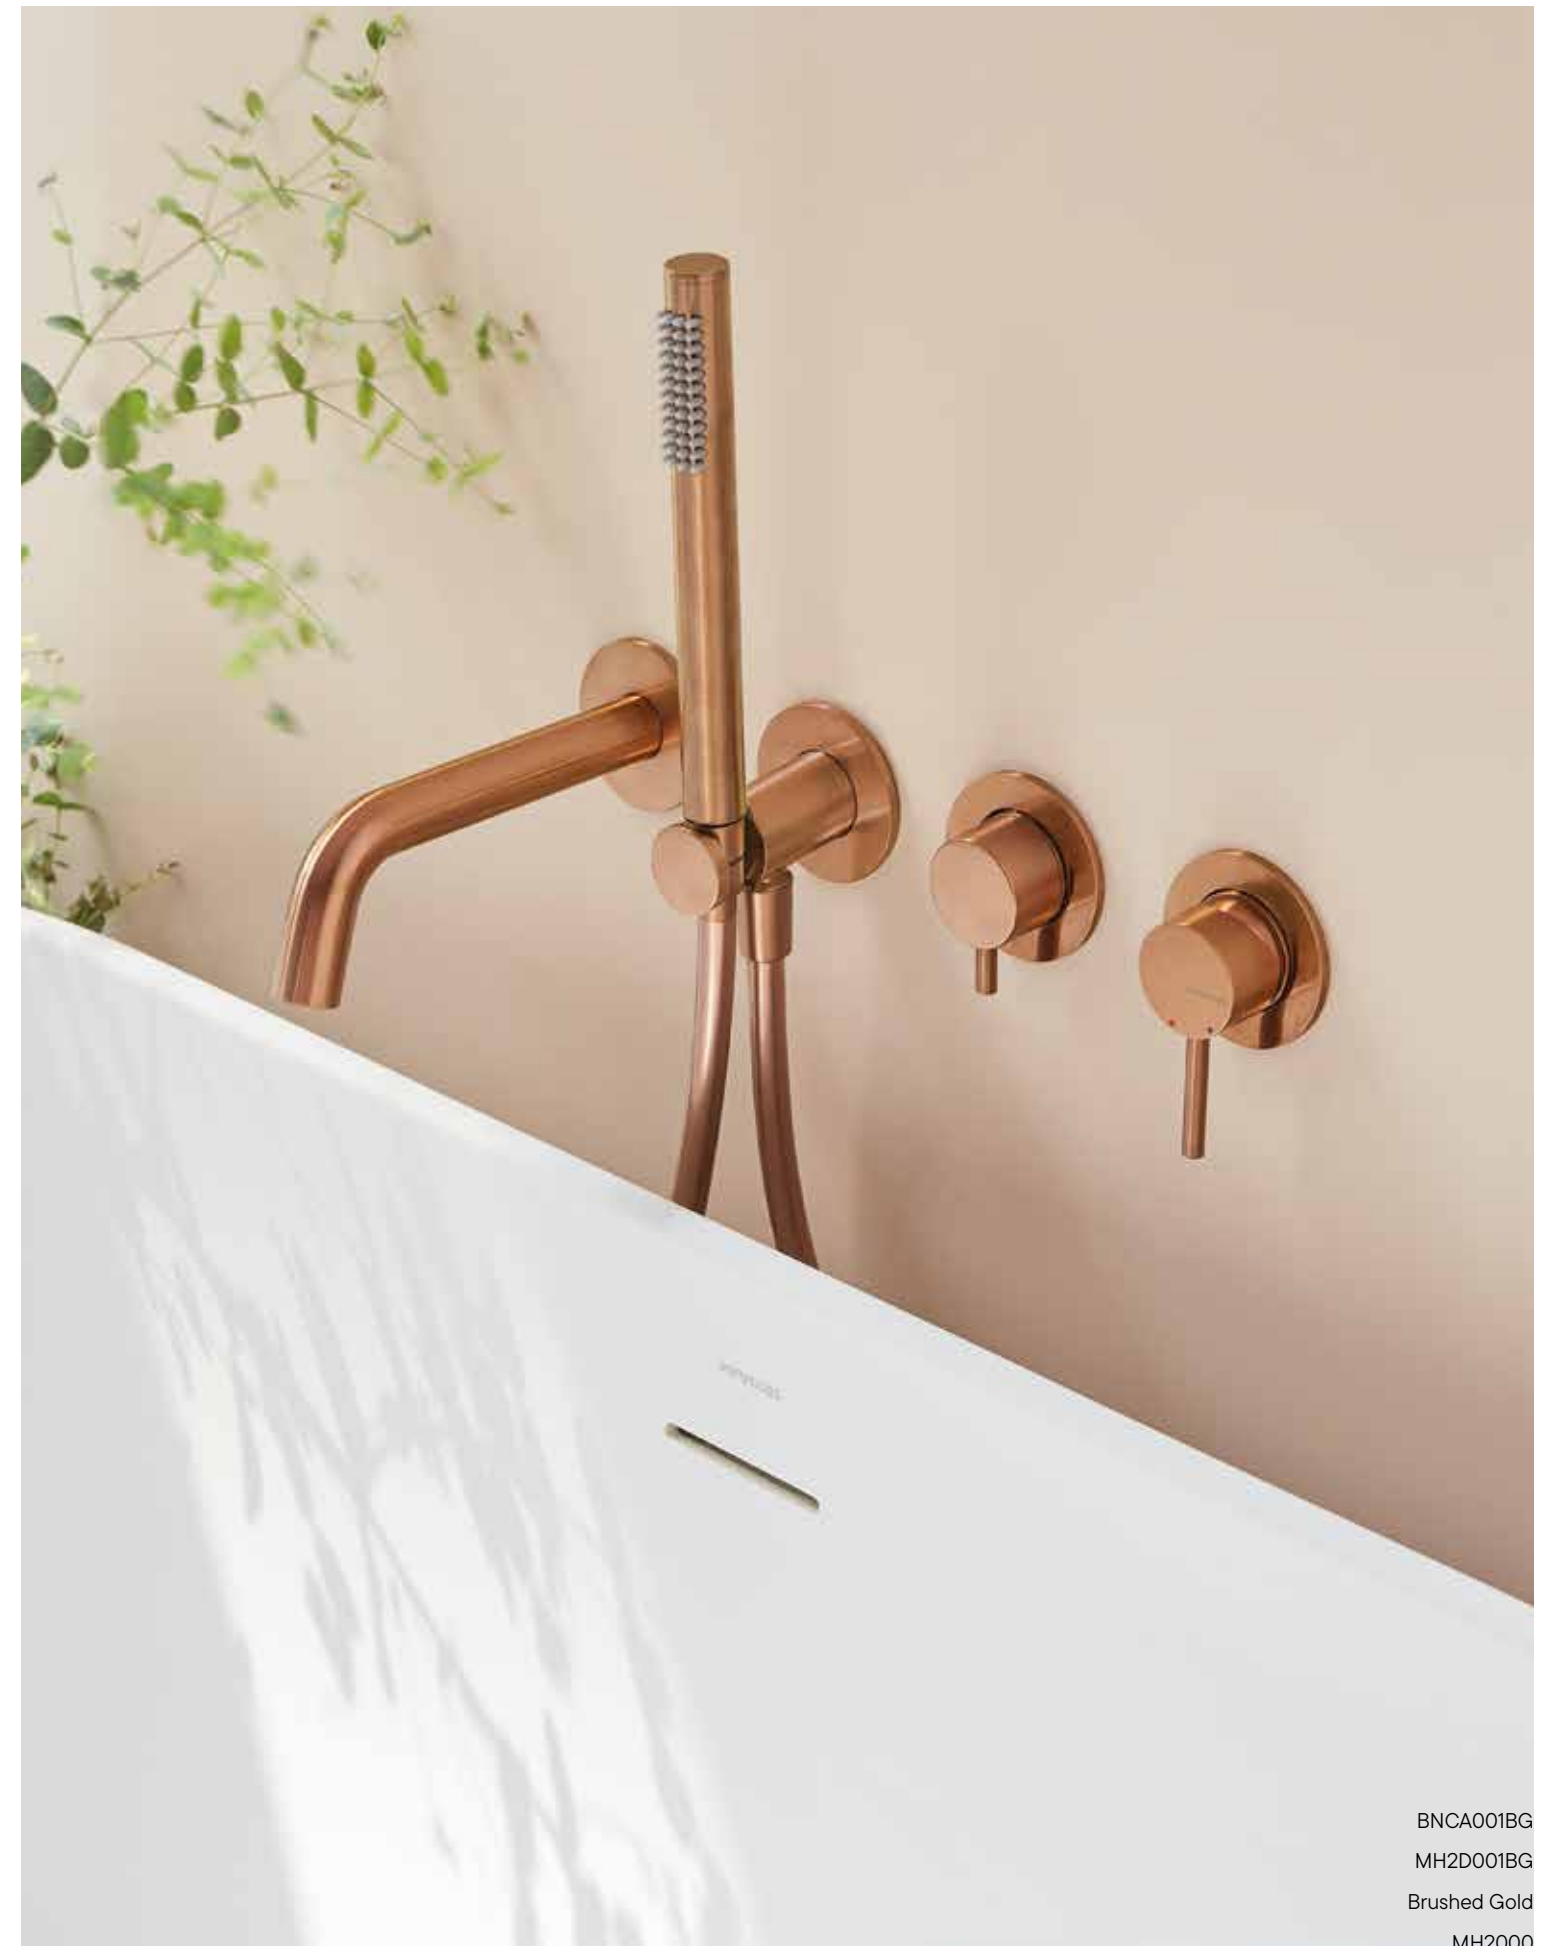

Loop

Monomando
Single lever
Mitigeur

BNCA001BG
MH2D001BG
Brushed Gold
MH2000