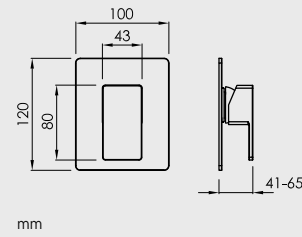

Cubo

Monomando Mixer Mitigeur

1 vía
1 way
1 voie