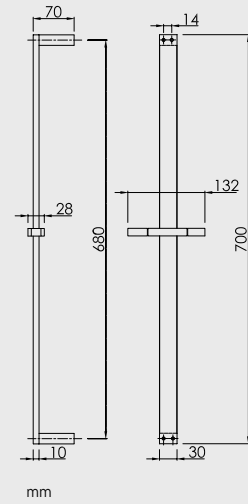

67 €

Cubo

Soporte deslizante y orientable
Sliding and adjustable support
Support coulissant et pivotant

Teleducha no incluida
Hand shower not included
Douchette non incluse

Barra deslizante metálica
Metal sliding shower bar
Barre de douche métallique