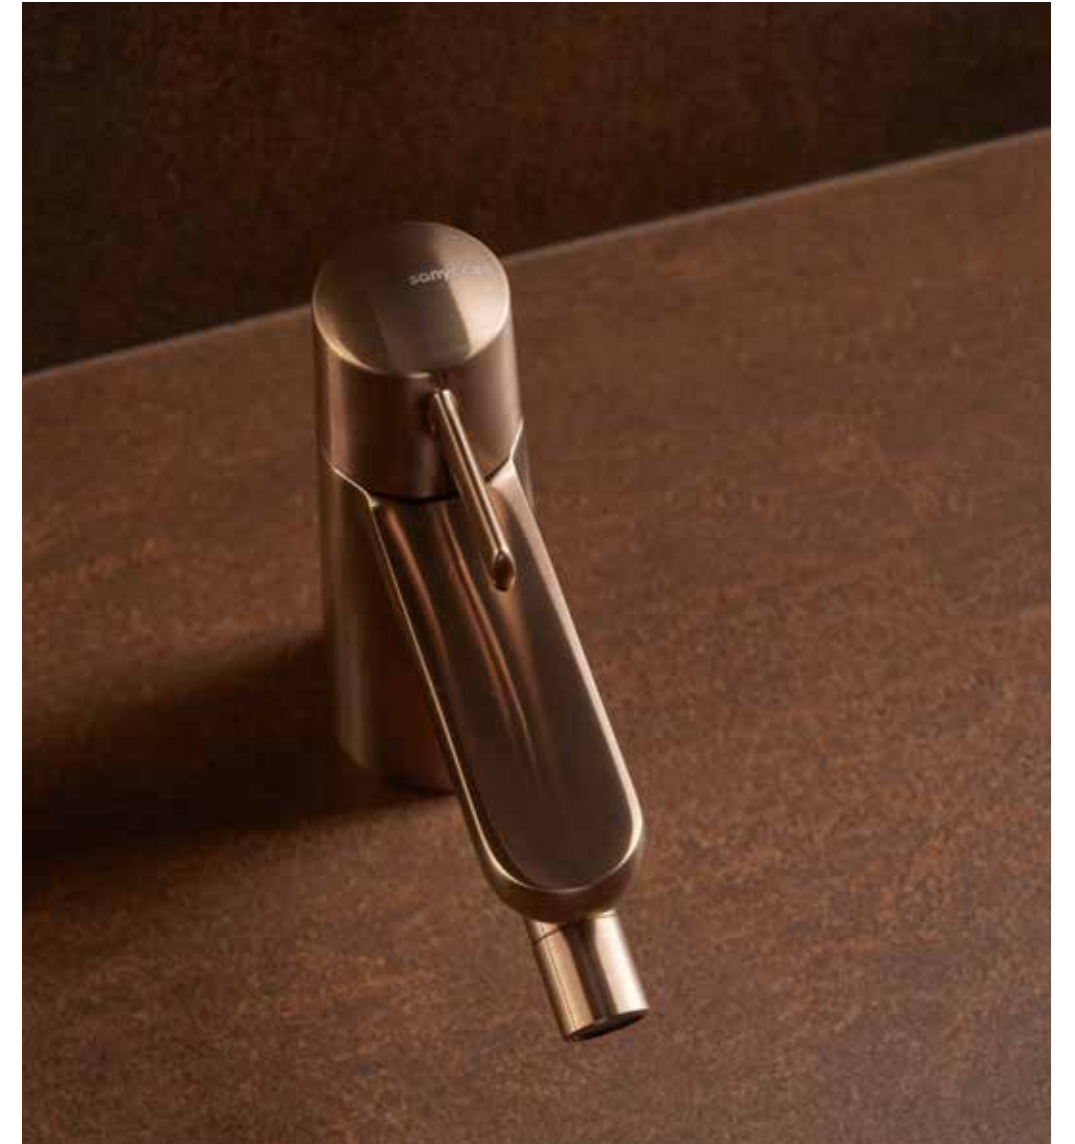

Monomando
Single lever
Mitigeur

MOA555RG
Brushed rose gold

Dedal

Design by:
estudi{H}ac

Monomando
Single lever
Mitigeur

MBD005RG
Brushed rose gold

Dedal

Design by:
estudi{H}ac