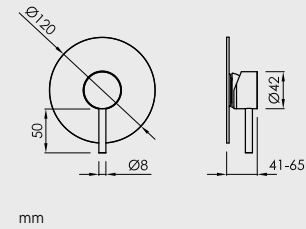

Loop

mm

Monomando
Mixer
Melangeur

1 vía
1 way
1 voie