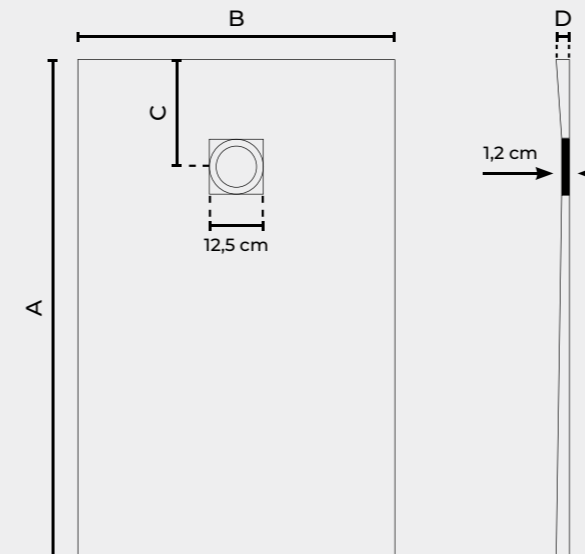

B 70 / 75 / 80 / 90 / 100

A	C	D
80	30	2,5
90	30	2,5
100	30	2,5
110	30	2,5
120	35	2,5
130	35	2,7
140	40	2,7
150	40	2,9
160	45	2,9
170	45	2,9
180	50	2,9
190	50	3,1
200	50	3,1
220	Central	3,1
240	Central	3,1

120 VAL CENTRAL

A	C	D
80	Central	2,5
90	Central	2,5
100	Central	2,5
110	Central	2,5
120	Central	2,5
130	Central	2,7
140	Central	2,7
150	Central	2,9
160	Central	2,9
170	Central	2,9
180	Central	2,9
190	Central	3,1
200	Central	3,1
220	Central	3,1
240	Central	3,1

CUADRADO / SQUARE
VAL CENTRAL

A	C	D
80x80	Central	2,5
90x90	Central	2,5
100x100	Central	2,5