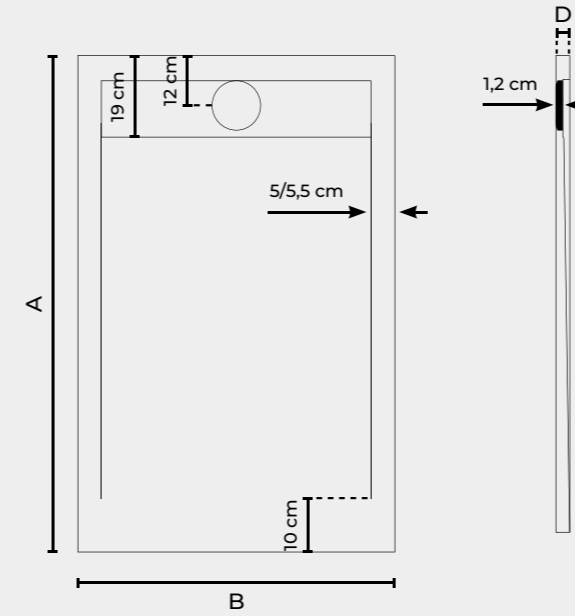

Baltic

Plato de ducha / Shower tray

REJILLA ACERO INOX INCLUIDA
/ STAINLESS STEEL GRID INCLUDED

VÁLVULA HORIZONTAL INCLUIDA
/ HORIZONTAL VALVE INCLUDED

Opción tapa de resina PVP 25€
/ Resin cover option RRP 25€

B 70 / 80 / 90 / 100

A	C	D
100	12	2,5
120	12	2,5
140	12	2,7
160	12	2,9
180	12	2,9
200	12	3,1

Colores Estándar / Standard Colors

BLANCO 9003

BEIGE 1013

MOKA 1001

GRIS 7037

GRIS PERLA 7035

GRAFITO 7016

Rejilla Inox standard
/ Standard stainless steel grid

Tarifa PVP con rejilla Inox / PVP Tarif with Inox grid

	100	120	140	160	180	200
70	218	254	278	311	347	383
80	236	273	302	328	369	410
90	248	290	323	352	398	449
100	274	314	372	426	462	482

Cortes 20€ PVP, cortes especiales 60€ PVP
Otros colores fuera del standard 70€ PVP
Rejilla color 30€ PVP (ver pedido mínimo)

Cuts 20€ RRP, special cuts 60€ RRP
Other colours outside standard 70€ RRP
Grid colour 30€ RRP (see minimum order)