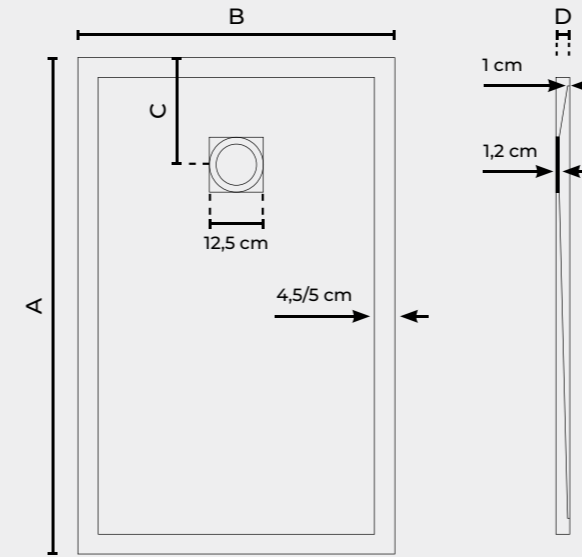

B 70 / 80 / 90 / 100		
A	C	D
80	30	3,5
90	30	3,5
100	30	3,5
120	35	3,5
140	40	3,7
160	45	3,9
180	50	3,9
200	50	4,1
220	Central	4,1
240	Central	4,1

CUADRADO / SQUARE VAL CENTRAL		
A	C	D
80x80	Central	2,5
90x90	Central	2,5
100x100	Central	2,5

Colores Estándar / Standard Colors

Tipos de marco a medida / Custom frame types

Standard

* Opción marco a medida 120 € / Bespoke frame option 120 €

Tarifa PVP para figura Standard / Price list for Standard figure

	80	90	100	120	140	160	180	200
70	-	-	238	275	300	330	370	406
80	220	-	256	296	324	346	390	436
90	-	252	270	314	336	362	424	498
100	-	-	290	338	374	406	486	524

Otros colores fuera del standard 70€ PVP
Rejilla color 18€ PVP (ver pedido mínimo)
Marco a medida +120€ PVP

Other colours out of standard 70€ RRP
Grid colour 18€ RRP (see minimum order quantity)
Customised frame +120€ RRP