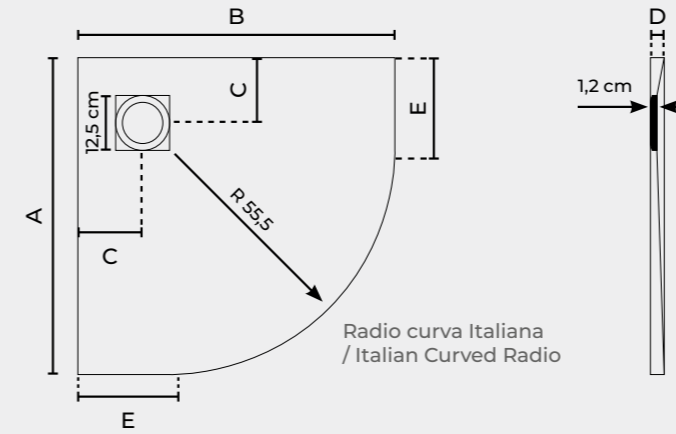

CURVO the dish designed for spaces where space utilisation is most important. The curvature allows it to be installed close to other elements in the bathroom without losing its functionality.

 **SB MEDITERRANEAN**
SHOWER BATH

Curvo

Plato de ducha / Shower tray

REJILLA ACERO INOX INCLUIDA
/ STAINLESS STEEL GRID INCLUDED

VÁLVULA HORIZONTAL INCLUIDA
/ HORIZONTAL VALVE INCLUDED

Detalle rejilla / Grid detail

B 80

A	C	D	E
80	18	2,7	25